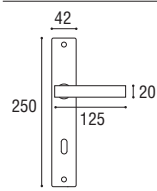

Materiale: Zircal
Material: Zircal

Cromo satinato
Satined chrome

Cromo lucido
Polished chrome

Nero opaco
Black matt

Maniglia con placca rettangolare $\varnothing$ 8 x 90
Door handle with rectangular plate $\varnothing$ 8 x 90

Cod. 166 CS 01 RQ
€ 45,10