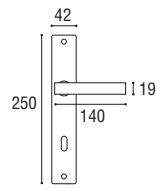

Materiale: Zircal
Material: Zircal

Cromo satinato
Satined chrome

Cromo lucido
Polished chrome

Nero opaco
Black matt

Maniglia con placca rettangolare $\varnothing$ 8 x 90
Door handle with rectangular plate $\varnothing$ 8 x 90

Cod. 183 CS 01 RQ
€ 49,40