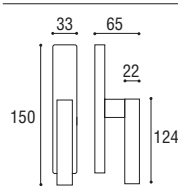

Cremonese EZ con placca rettangolare
e impugnatura maniglia
Window handle EZ with rectangular plate

Cod. 114 CC 59 RQ
€ 29,70