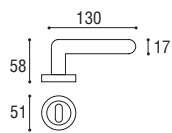

Ottone lucido +
ottone satinato
*Polished brass +
satined brass*

Maniglia con placca \varnothing 8 x 90
Door handle with plate \varnothing 8 x 90

Cod. 10 CC 01
€ 73,70

Cod. 10 LS 01
€ 61,50

Maniglia con rosetta e bocchetta
Door handle with rosette and key hole