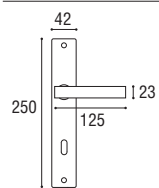

Design Ghidini Pier Luigi

Materiale: Zircal
Material: Zircal

■ Cromo satinato
Satined chrome

■ Cromo lucido
Polished chrome

Maniglia con placca rettangolare $\varnothing$ 8 x 90
Door handle with rectangular plate $\varnothing$ 8 x 90

Cod. 111 CS 01 RQ
€ 59,40