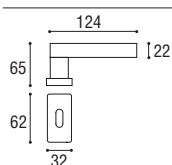

Maniglia con rosetta e bocchetta rettangolare
Door handle with rectangular rosette and key hole

Cod. 114 CC 16 RR
€ 65,50