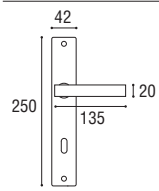

Materiale: Zircal
Material: Zircal

Cromo satinato
Satined chrome

Maniglia con placca rettangolare \varnothing 8 x 90
Door handle with rectangular plate \varnothing 8 x 90

Cod. 119 CS 01 RQ SW
€ 75,10

Maniglia con rosetta e bocchetta quadrata
Door handle with square rosette and key hole