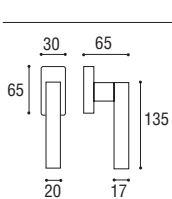

Maniglia con rosetta e bocchetta *yale* rettangolare
Door handle with rectangular rosette and key hole yale

Cod. 119 CC 17 RR
€ 62,10

Cod. 119 CS 17 RR
€ 56,20

Cod. 119 CL 17 RR
€ 56,20