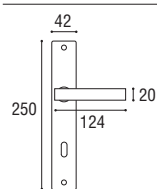

Maniglia con placca rettangolare \varnothing 8 x 90
Door handle with rectangular plate \varnothing 8 x 90

Cod. 114 CC 01 RQ
€ 65,50

Maniglia con rosetta e bocchetta quadrata
Door handle with square rosette and key hole