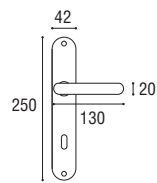

Ottone lucido +
ottone satinato
*Polished brass +
satined brass*

Maniglia con placca \varnothing 8 x 90
Door handle with plate \varnothing 8 x 90

Cod. 10 CC 01
€ 73,70

Cod. 10 LS 01
€ 61,50

Maniglia con rosetta e bocchetta
Door handle with rosette and key hole