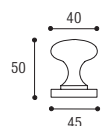

Pomolo Ø 40 accoppiato ± 8
Pair of knobs Ø 40 ± 8

Cod. 27 CS 94 AC
€ 33,80

Cod. 27 CL 94 AC
€ 33,80

Cod. 27 OL 94 AC
€ 28,20

Cod. 27 PV 94 AC
€ 70,00