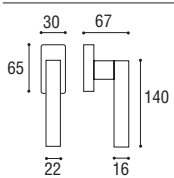

Maniglia per finestra DK 7 x 40 rosetta rettangolare
Window handle DK 7 x 40 rectangular rose

Cod. 164 CC 35 RQ
€ 33,80

Cod. 164 CS 35 RQ
€ 33,80

Modello depositato
Patent pending