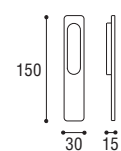

MANIGLIONE A SCATTO

MANIGLIONE PER ALZANTE SCORREVOLE SINGOLO

Materiale: Ottone
Material: Brass

Cromo satinato
Satined chrome

Cromo lucido
Polished chrome

Ottone lucido
Polished brass

Ottone satinato
Satined brass

PVD
PVD

Ottone graffiato
Scratched brass

Brunito antico
Old burnished

Maniglione singolo $\varnothing$ 10
con conchiglia
Single pull handle
for sliding door $\varnothing$ 10
with closed plate

Cod. 58 CS 39
€ 109,80

Cod. 58 CL 39
€ 109,80

Cod. 58 OL 39
€ 87,70

Cod. 58 OS 39
€ 87,70

Cod. 58 PV 39
€ 175,40

Cod. 58 OG 39
€ 87,70

Cod. 58 BA 39
€ 109,80

Con meccanismo in metallo
With metallic mechanism