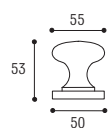

Pomolo Ø 55 accoppiato ± 8
Pair of knobs Ø 55 ± 8

Cod. 27 CS 50 AC
€ 41,00

Cod. 27 CL 50 AC
€ 41,00

Cod. 27 OL 50 AC
€ 33,80

Cod. 27 PV 50 AC
€ 94,00