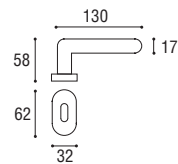

Maniglia con rosetta e bocchetta ovale
Door handle with oval rosette and key hole

Cod. 10 CC 19
€ 73,70

Cod. 10 LS 19
€ 61,50

Maniglia con rosetta e bocchetta **yale** ovale
*Door handle with oval rosette and key hole **yale***

Cod. 10 CC 20
€ 73,70

Cod. 10 LS 20
€ 61,50