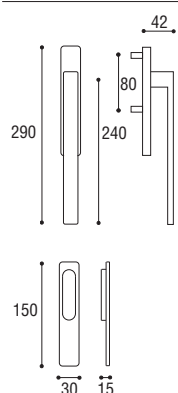

Cromo satinato
Satined chrome

Cromo lucido
Polished chrome

Maniglione singolo \varnothing 10 con conchiglia
Single pull handle for sliding door \varnothing 10 with closed plate

Cod. 58 CC 39 165 CB
€ 134,00