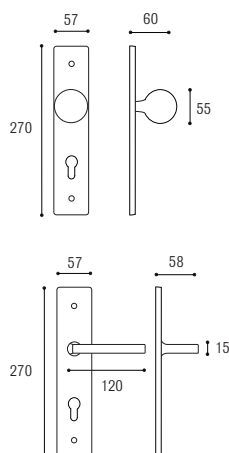

Pomolo esterno fisso placca rettangolare **yale** e maniglia interna azionante **destra** (come foto)
Outside fixed knob on long plate inside **right** lever handle

Cod. 128 CS 03 01 DX
€ 58,30

Pomolo esterno fisso placca rettangolare **yale** e maniglia interna azionante **sinistra**
Outside fixed knob on long plate inside **left** lever handle

Cod. 128 CS 03 01 SX
€ 58,30