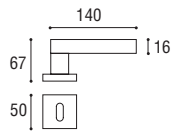

Cromo satinato
Satined chrome

Maniglia con rosetta e bocchetta quadrata
Door handle with square rosette and key hole

Cod. 164 CC 16 50 RQ
€ 56,20

Cod. 164 CS 16 50 RQ
€ 56,20

Maniglia con rosetta e bocchetta quadrata **yale**
*Door handle with square rosette and key hole **yale***