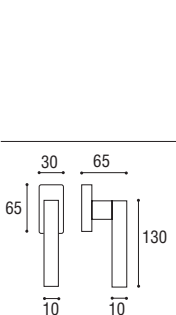

Cremonese EZ con placca rettangolare e impugnatura maniglia
Window handle EZ with rectangular plate

Cod. 140 CS 59 RQ Cod. 140 NO 59 RQ
€ 21,00 € 21,00

Cremonese EZ+7 con placca rettangolare e impugnatura maniglia
Window handle EZ+7 with rectangular plate

Cod. 140 CS 60 RQ Cod. 140 NO 60 RQ
€ 21,00 € 21,00

Martellina $\varnothing$ 7 con placca rettangolare e impugnatura maniglia
Window handle $\varnothing$ 7 with rectangular plate

Cod. 140 CS 58 RQ Cod. 140 NO 58 RQ
€ 21,00 € 21,00