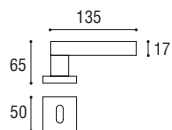

Materiale: Zircal
Material: Zircal

Cromo satinato
Satined chrome

Maniglia con placca rettangolare \varnothing 8 x 90
Door handle with rectangular plate \varnothing 8 x 90

Cod. 119 CS 01 RQ SW
€ 75,10

Maniglia con rosetta e bocchetta quadrata
Door handle with square rosette and key hole