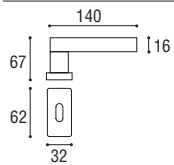

Maniglia con rosetta e bocchetta rettangolare
Door handle with rectangular rosette and key hole

Cod. 164 CC 16 RR
€ 56,20

Cod. 164 CS 16 RR
€ 56,20

Maniglia con rosetta e bocchetta **yale** rettangolare
*Door handle with rectangular rosette and key hole **yale***

Cod. 164 CC 17 RR
€ 56,20

Cod. 164 CS 17 RR
€ 56,20