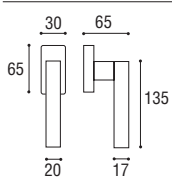

Maniglia per finestra DK $\varnothing$ 7 x 40 rosetta rettangolare
Window handle DK $\varnothing$ 7 x 40 rectangular rose

Cod. 119 CS 35 RQ SW
€ 45,10

Su richiesta disponibile anche con: • Placca ovale • Rosetta tonda • Rosetta ovale
Available on request with: • Oval plate • Round rose • Oval rose

Modello depositato
Patent pending