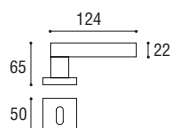

Maniglia con placca rettangolare \varnothing 8 x 90
Door handle with rectangular plate \varnothing 8 x 90

Cod. 114 CC 01 RQ
€ 65,50

Maniglia con rosetta e bocchetta quadrata
Door handle with square rosette and key hole