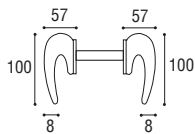

Bilancino $\varnothing 8$ per attacco vetro
A pair of levers $\varnothing 8$ for glass

Cod. 181 CS 00
€ 43,50

Cod. 181 CL 00
€ 53,00