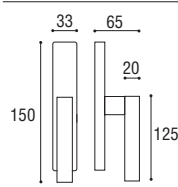

Maniglia con rosetta e bocchetta rettangolare
Door handle with rectangular rosette and key hole

Cod. 166 CS 16 RR
€ 40,30

Cod. 166 CL 16 RR
€ 40,30

Cod. 166 NO 16 RR
€ 40,30

Maniglia con rosetta e bocchetta yale rettangolare
Door handle with rectangular rosette and key hole yale

Cod. 166 CS 17 RR
€ 40,30

Cod. 166 CL 17 RR
€ 40,30

Cod. 166 NO 17 RR
€ 40,30