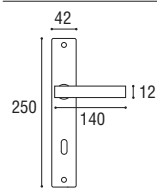

Design Ghidini Pier Luigi

Materiale: Zircal
Material: Zircal

Cromo lucido +
cromo satinato
*Polished chrome +
satined chrome*

Cromo satinato
Satined chrome

Cromo lucido
Polished chrome

Maniglia con placca rettangolare $\varnothing$ 8 x 90
Door handle with rectangular plate $\varnothing$ 8 x 90

Cod. 178 CC 01 RQ Cod. 178 CS 01 RQ
€ 37,10 € 37,10