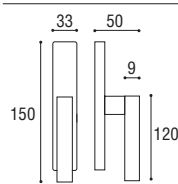

Cremonese EZ con placca rettangolare
e impugnatura maniglia
Window handle EZ with rectangular plate

Cod. 132 CS 59 RQ
€ 20,90

Cod. 132 CL 59 RQ
€ 20,90

Cremonese EZ+7 con placca rettangolare
e impugnatura maniglia
Window handle EZ+7 with rectangular plate

Cod. 132 CS 60 RQ
€ 20,90

Cod. 132 CL 60 RQ
€ 20,90

Martellina $\varnothing$ 7 con placca rettangolare
e impugnatura maniglia
Window handle $\varnothing$ 7 with rectangular plate

Cod. 132 CS 58 RQ
€ 20,90

Cod. 132 CL 58 RQ
€ 20,90