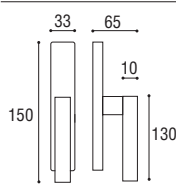

Maniglia con rosetta e bocchetta rettangolare
Door handle with rectangular rosette and key hole

Cod. 140 CS 16 RR Cod. 140 NO 16 RR
€ 35,00 € 35,00

Maniglia con rosetta e bocchetta yale rettangolare
Door handle with rectangular rosette and key hole yale

Cod. 140 CS 17 RR Cod. 140 NO 17 RR
€ 35,00 € 35,00