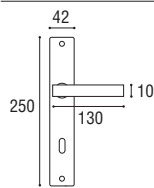

Design Ivo Pellegrini

Materiale: Zircal
Material: Zircal

Cromo satinato
Satined chrome

Nero opaco
Black matt

Maniglia con placca rettangolare $\varnothing$ 8 x 90
Door handle with rectangular plate $\varnothing$ 8 x 90

Cod. 140 CS 01 RQ
€ 39,90