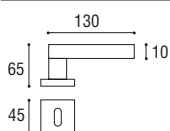

Maniglia con placca rettangolare $\varnothing$ 8 x 85 yale
Door handle with rectangular plate $\varnothing$ 8 x 85 yale

Cod. 140 CS 03 RQ
€ 39,90