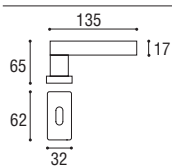

Maniglia con rosetta e bocchetta rettangolare
Door handle with rectangular rosette and key hole

Cod. 119 CS 16 RR SW
€ 75,10