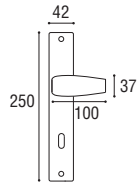

Design Ivo Pellegrini

Materiale: Zircal
Material: Zircal

Cromo satinato
Satinated chrome

Cromo lucido
Polished chrome

Maniglia con placca rettangolare $\varnothing 8 \times 90$
Door handle with rectangular plate $\varnothing 8 \times 90$

Cod. 181 CS 01 RQ
€ 57,70