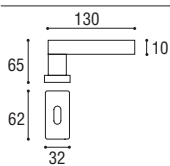

Cod. 140 CS 03 RQ
€ 39,90

Maniglia con rosetta e bocchetta quadrata
Door handle with square rosette and key hole

Cod. 140 CS 16 RQ Cod. 140 NO 16 RQ
€ 35,00 € 35,00

Maniglia con rosetta e bocchetta quadrata yale
Door handle with square rosette and key hole yale