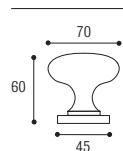

Pomolo Ø 70 accoppiato ± 8
Pair of knobs Ø 70 ± 8

Cod. 27 CS 49 AC
€ 51,00

Cod. 27 CL 49 AC
€ 51,00

Cod. 27 OL 49 AC
€ 42,40

Cod. 27 PV 49 AC
€ 102,00