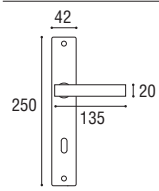

Design Stiv Loda

Materiale: Zircal
Material: Zircal

Cromo lucido +
cromo satinato
*Polished chrome +
satinated chrome*

Cromo satinato
Satinated chrome

Cromo lucido
Polished chrome

Maniglia con placca rettangolare $\varnothing$ 8 x 90
Door handle with rectangular plate $\varnothing$ 8 x 90

Cod. 119 CC 01 RQ
€ 62,10

Cod. 119 CS 01 RQ
€ 56,20